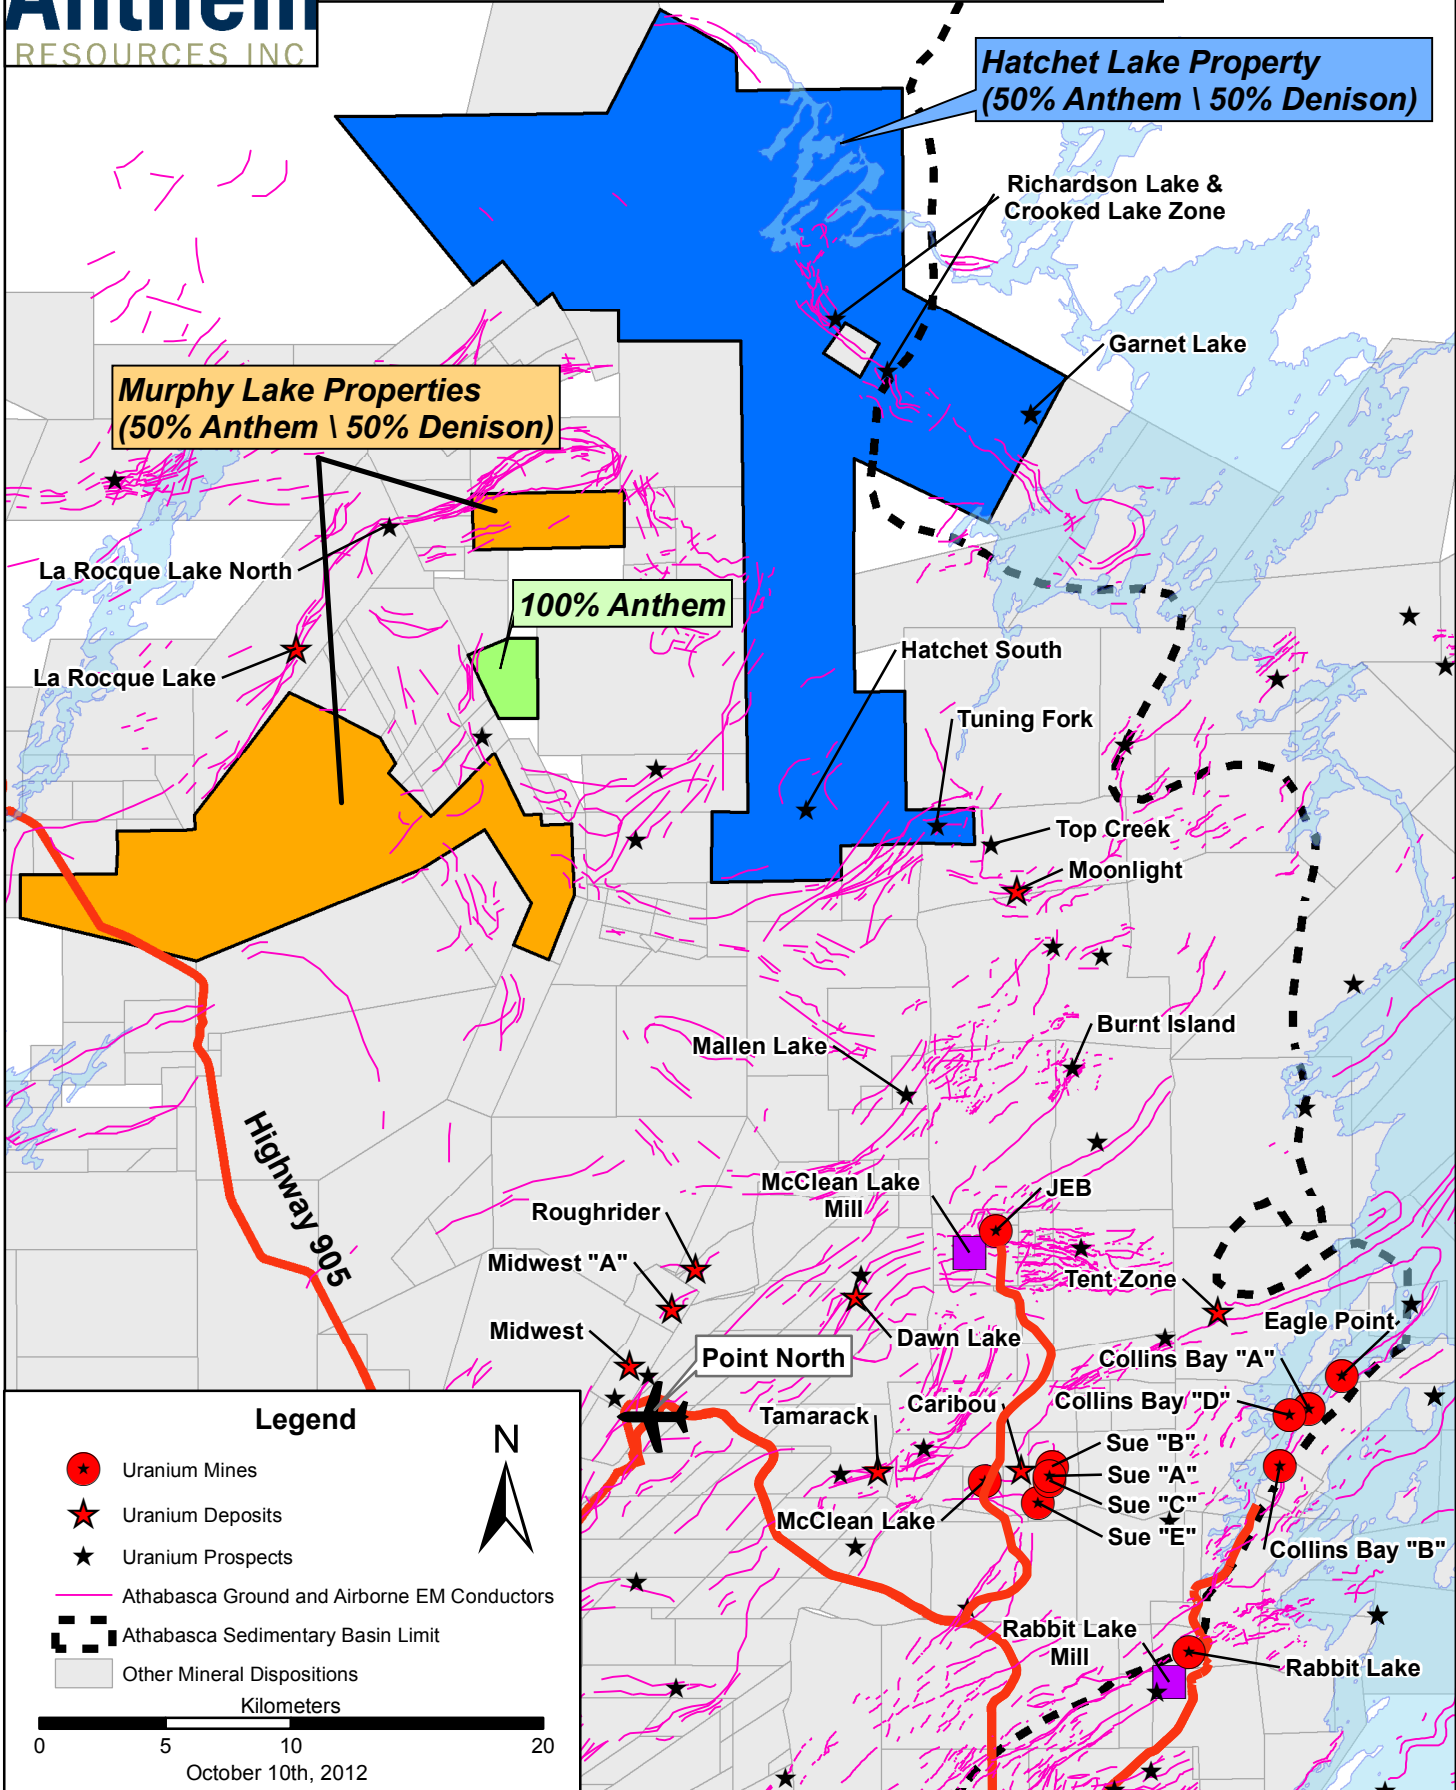

Hatchet Lake & Murphy Lake Properties Athabasca Basin, Saskatchewan

**Hatchet Lake Property
(50% Anthem \ 50% Denison)**

**Murphy Lake Properties
(50% Anthem \ 50% Denison)**

100% Anthem

Highway 905

Legend

-  Uranium Mines
-  Uranium Deposits
-  Uranium Prospects
-  Athabasca Ground and Airborne EM Conductors
-  Athabasca Sedimentary Basin Limit
-  Other Mineral Dispositions

0 5 10 20
Kilometers

October 10th, 2012